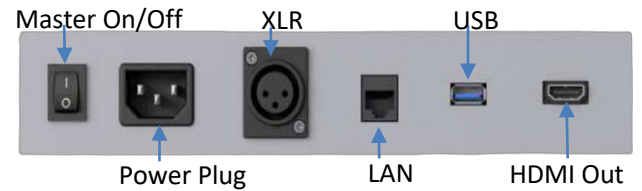

## Connectivity Out

Master On/Off

XLR

USB

Power Plug

LAN

HDMI Out

[www.hartfordrents.com](http://www.hartfordrents.com)