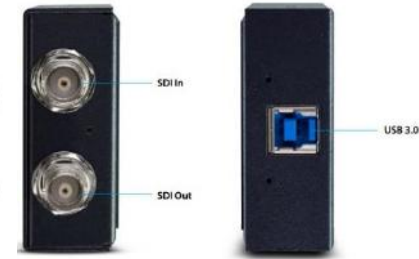

AJA U-TAP SDI Simple USB 3.0 Powered SDI Capture Device

- -Portable SDI to USB 3.1 Gen 1 Converter
- -3G-SDI Loop Output
- -Capture 1080p60 Video to Your Computer
- -Bus Powered, Embedded Stereo Audio
- -Compatible with macOS, Windows, Linux
- -No Drivers Required