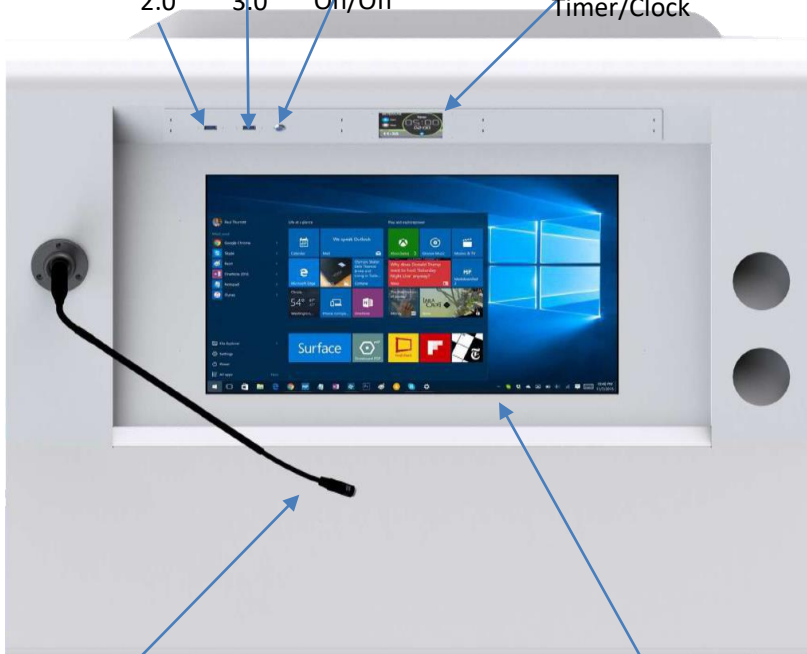

USB
2.0   USB
3.0   PC
On/Off

Shure CVG18 Microphone

22" FHD 10-Point Multi-Touch Panel